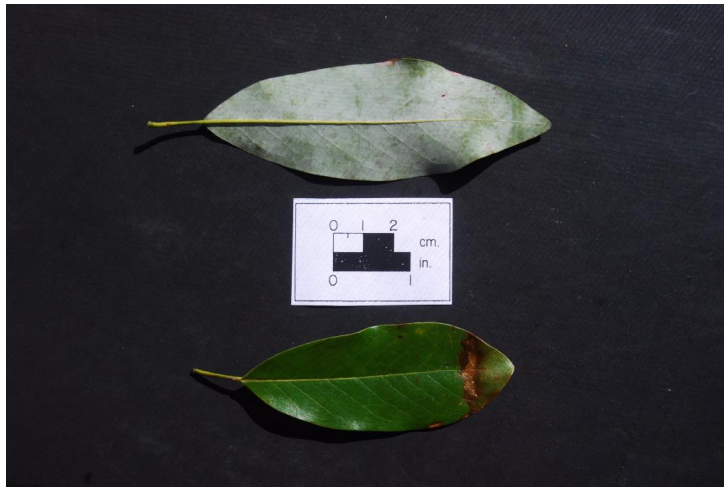

2018 February *Guess that Plant*

Magnolia virginiana L. Sweetbay Magnolia

The February *Guess that Plant* was native sub-canopy tree *Magnolia virginiana*. This is a semi-evergreen species with a distribution that reflects New Jersey's Coastal Plain and similar landscapes of glacially deposited soils. Sweetbay is an obligate wetland species, and it is only found in or immediately adjacent to perennial native Coastal Plain forested wetland habitats.

Sweetbay flowers mid-summer. It produces large, multi-petal blossoms at the twig tips. These large white flowers are scented with an extraordinarily beautiful, sweet smell. It often is in bloom with swamp honeysuckle azalea (*Rhododendron viscosum*). The two native species create an intoxicating sweet aroma in our red maple, pitch pine and Atlantic white cedar forests.