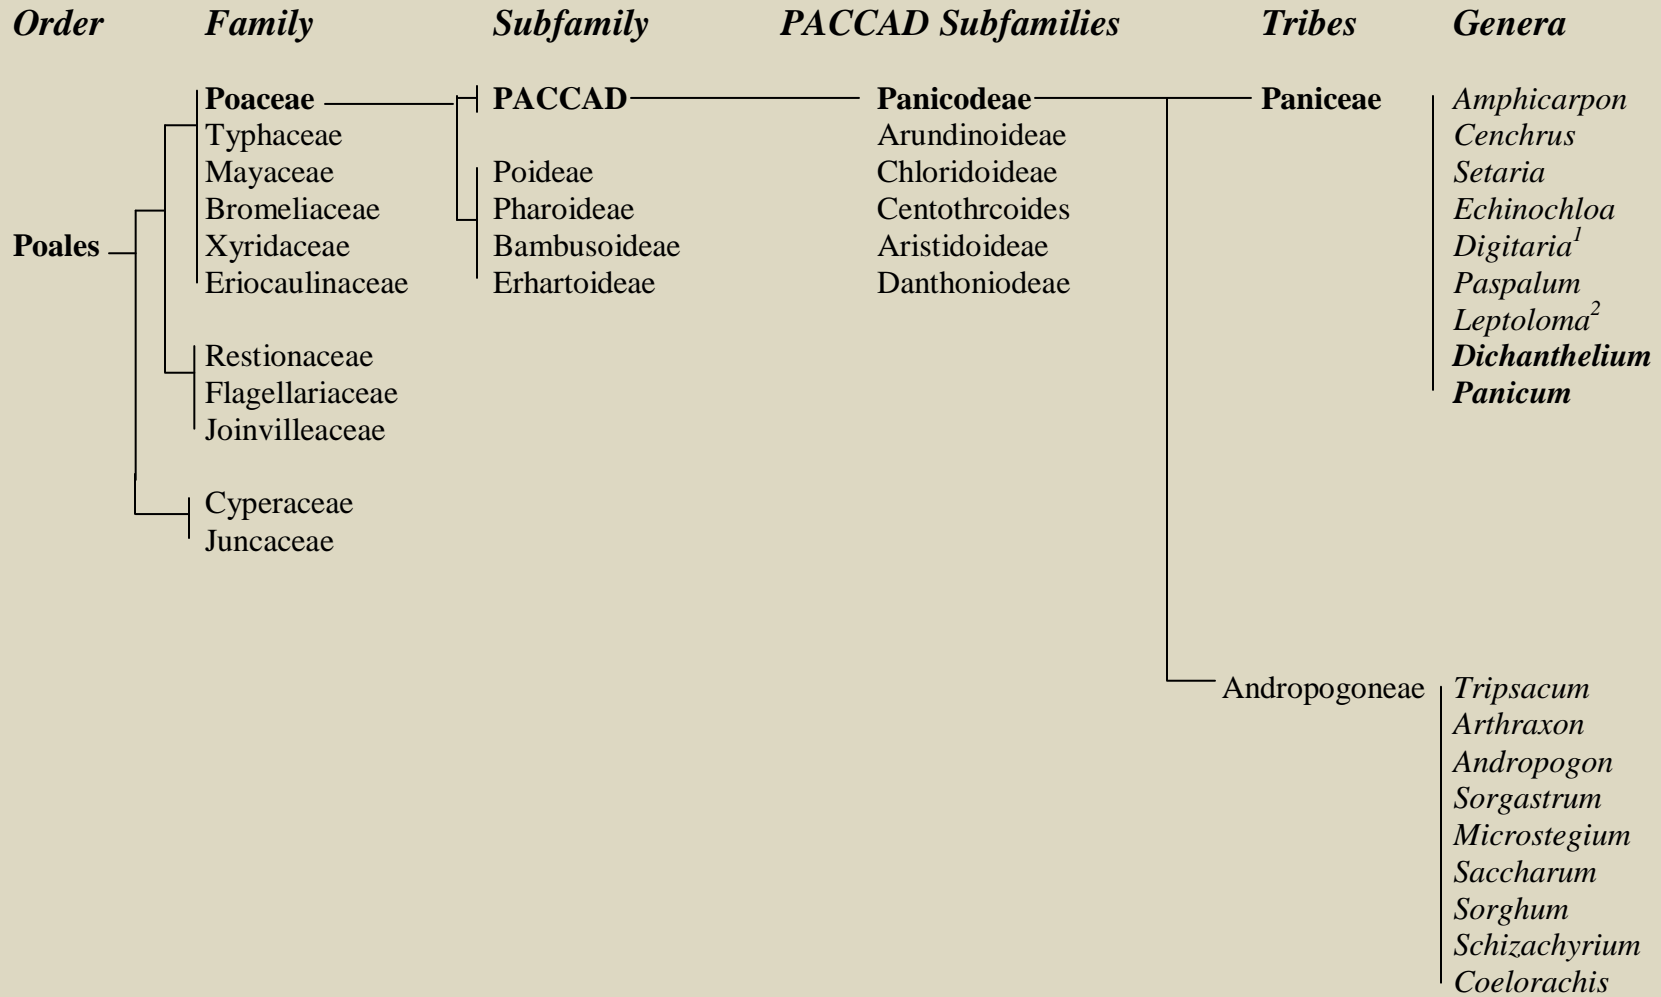

New Jersey's Taxonomic Organization for Panicoideae within the Grass Hierarchy

¹ FNA and Kartesz includes *Leptoloma*

² JRA separates in NJ by perennial vs. annual reproductive strategy.

July 2007

J. Arsenault's *Panicoidea* of South Jersey